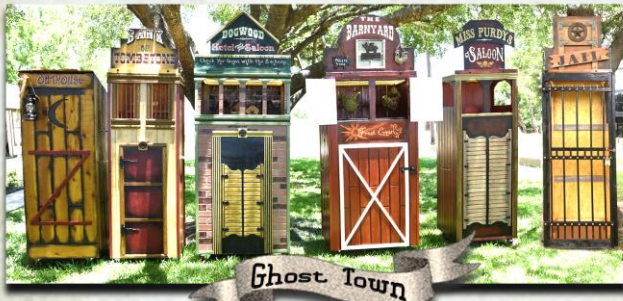

"Moonshine Alley"
 14' wide x 7' tall x 3' deep

"Stagecoach Saloon"
 8' wide x 10' tall x 3' deep

"Texas Jailhouse"
 8' wide x 10' tall x 3' deep

"Old General Store"
 8' wide x 10' tall x 3' deep

"Ugly Earl's Barnyard"
 6' wide x 9' tall x 3' deep

"Ghost Town" Outbuildings
 Each building is approx. 36" wide x 7' tall x 3' deep

"Gangsters Only" Outbuildings
 Each building is approx. 36" wide x 7' tall x 3' deep

"The Old Timber Lodge"
 12' wide x 7' tall x 3' deep

"Bugs's Mug Shots"
 8' wide x 7' tall x 3' deep

"Purdy Clean Laundry"
 6' wide x 6' tall x 4' deep

"Momma's Kitchen"
 6' wide x 6' tall x 4' deep

"Texas Stageines" Stagecoach
12' long x 8' tall x 5' deep
(1) available

"The Flying Eagle"
Mini-Car
3' long x 2' tall

"Buffalo Ranch" entrance
10' wide x 10' tall x 3' deep

Indoor Use Only!

"Watch Yer Head" saloon entrance
7 1/2' wide x 7 1/2' tall x 3' deep

Indoor Use Only!

"Tumbleweed Tavern" saloon entrance
7 1/2' wide x 7 1/2' tall x 3' deep