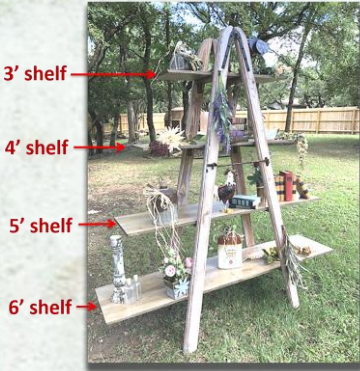

"The Flying Eagle"
Mini-Car
3' long x 2' tall

"Buffalo Ranch" entrance
10' wide x 10' tall x 3' deep

Indoor Use Only!

"Watch Yer Head" saloon entrance
7 1/2' wide x 7 1/2' tall x 3' deep

Indoor Use Only!

"Tumbleweed Tavern" saloon entrance
7 1/2' wide x 7 1/2' tall x 3' deep

"Sweeney's Speakeasy" entrance
7 1/2' wide x 7 1/2' tall x 3' deep

"Bonnie & Clyde Hideout" entrance
10' wide x 10' tall x 3' deep

Measurement Sheets

PROPS & MOTIFS

MISS PURDY'S
 OLD TIME PHOTOS
 & WESTERN PROP RENTAL
 214-514-7149

"Vintage Ladders"
 6' wide x 6' tall x 2' deep

"Washtub Willy's Bathhouse"
 5' wide x 3' tall x 3' deep

"James Gang Loot"
 5' wide x 5' tall x 3' deep

"Rattlesnake Saloon"
 4' wide x 7' tall x 2' deep

"Don't Fence Me In" Z fence
 5' long x 36" tall
 (4) available

"Don't Fence Me In" Split-Rail fence
 5' long x 36" tall
 (4) available

"Old Time Stanchions"
 8' long x 36" tall x 1' deep
 (2) Sets available

"Whiskey Barrels"
 2' wide x 3' tall
 (4) available

"Baby Whiskey Barrels"
 17" tall
 (2) available