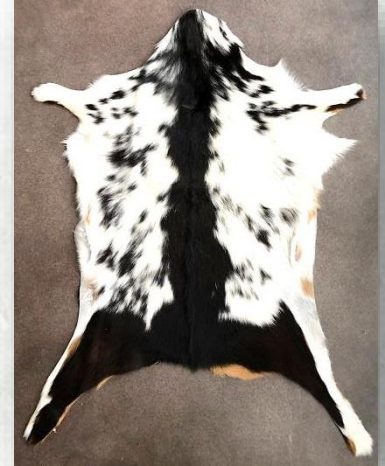

"Bucket List" signs
5' tall x 2' wide x 2' deep
(5 available)

**#1 – 40" tall x 32" wide
Calf Hide**

**#2 – 44" tall x 36" wide
Calf Hide**

**#3 – 36" tall x 30" wide
Calf Hide**

**#4 – 46" tall x 38" wide
Calf Hide**

**#5 – 36" tall x 34" wide
Calf Hide**

**#6 – 42" tall x 36" wide
Calf Hide**

**#7 – 38" tall x 36" wide
Calf Hide**

**#8 – 36" tall x 26" wide
Calf Hide**

**#9 – 50" tall x 40" wide
Alaskan Reindeer Hide**

HIDES

#10 – 44" tall x 36" wide
Goat Hide

#11 – 43" tall x 40" wide
Calf Hide

#12 – 40" tall x 28" wide
Goat Hide

#13 – 50" tall x 34" wide
Deer Hide

#14 – 48" tall x 36" wide
Calf Hide

#15 – 36" tall x 32" wide
Calf Hide