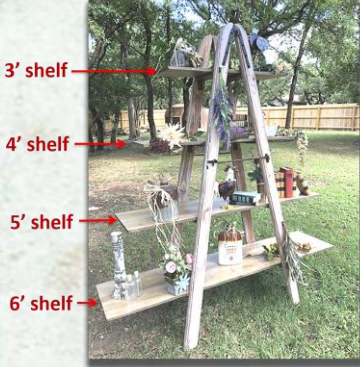

Indoor Use Only!

"Watch Yer Head" saloon entrance  
7 1/2' wide x 7 1/2' tall x 3' deep

"Oktoberfest Biergarten" entrance  
10' wide x 8.5' tall x 3' deep

Indoor Use Only!

"Tumbleweed Tavern" saloon entrance  
7 1/2' wide x 7 1/2' tall x 3' deep

"Bonnie & Clyde Hideout" entrance  
10' wide x 10' tall x 3' deep

Indoor Use Only!

"Sweeney's Speakeasy" entrance  
7 1/2' wide x 7 1/2' tall x 3' deep

**"Vintage Ladders"**

6' tall x 6' wide x 2' deep  
(4 available)

**"Washtub Willy's Bathhouse"**

3' tall x 5' wide x 3' deep

**"James Gang Loot"**

5' tall x 5' wide x 3' deep

**"Rattlesnake Saloon"**

7' tall x 5' long x 2' deep

**"Don't Fence Me In" Z fence**

36" tall x 5' long  
(4) available