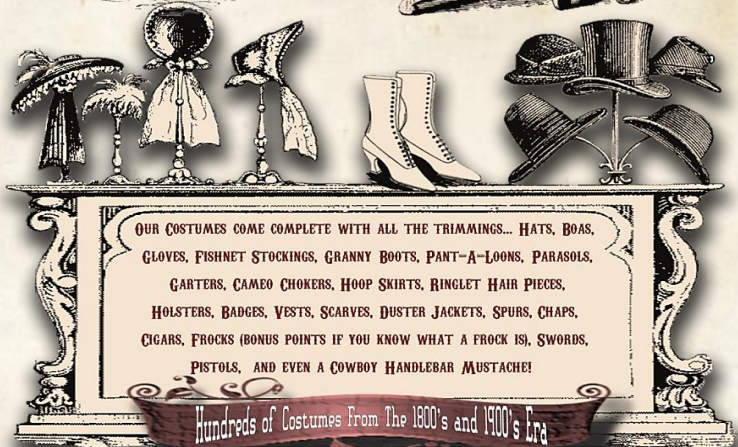

- ★ ★ ★ CORPORATE EVENTS
- ★ ★ ★ PRIVATE PARTIES
- ★ ★ ★ FAMILY REUNIONS
- ★ ★ ★ WEDDING RECEPTIONS
- ★ ★ ★ SCHOOL EVENTS
- ★ ★ ★ GRAD NIGHTS
- ★ ★ ★ CHURCH EVENTS
- ★ ★ ★ AND MORE...

MEN'S COSTUMES

LADIES COSTUMES

Now we're not talking about your typical, cheesy costumes that look like they've been crammed into someone's trunk... all dusty & wrinkled & what-not... **No Sir-Eeeee!** We are talking about hundreds of handmade costumes from the 1800's & 1900's Era complete with all the accessories and props needed to create the most authentic look as possible!