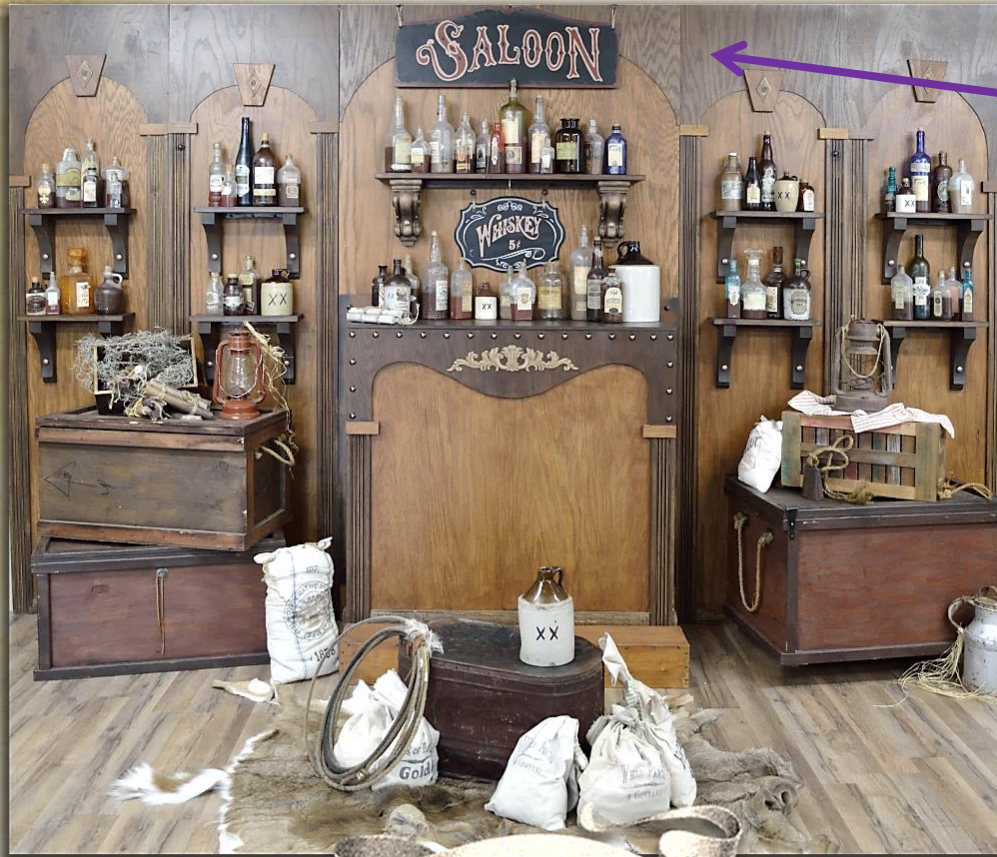

Now we're not talking about your typical, cheesy costumes that look like they've been crammed into someone's trunk... all dusty & wrinkled & what-not... **No Sir-Eeeee!** We are talking about hundreds of handmade costumes from the 1800's & 1900's Era complete with all the accessories and props needed to create the most authentic look as possible!

12' wide x 7.5' tall

FREE custom signage
with your company
name & logo!

INDOOR USE ONLY

Crazy Horse Saloon

Miss Purdy Creates Gorgeous, Heirloom Quality Sepia Photographs That Last A Lifetime. She Not Only Uses Sepia Tones, But She Also Adds A Little Touch Of Color To Certain Areas Of The Photo... This Technique Creates A Rich, Warm Depth To The Photo and is Very Pleasing To The Eye. All Costumes Are Hand-Made by Miss Purdy Herself So They Are As Gorgeous & Detailed As Possible!