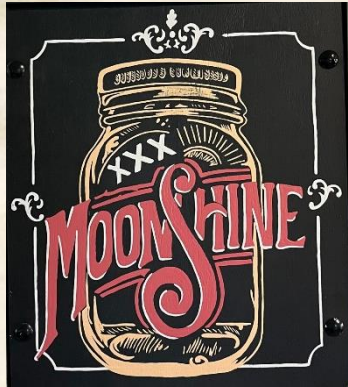

FREE "Come On In!"

6-foot Easel with Sign (1) available

Your Custom
Verbiage Here...
FREE!

Or use my Stock
Signs...

"Whiskey of the Day"

6-foot Double-Sided Sandwich Board (1) available

Your Custom Verbiage Here...

Your Custom Verbiage Here...

3-foot tall Lighted Sandwich Boards with your custom verbiage! (4) available

Call (214) 514-7149 www.misspurdys.com
Complete Mobile Old Time Photos & Western Prop Rental... Serving the Entire USA!

Your Custom Verbiage Here...
FREE!

OR, choose
from my stock
signs

INDOOR USE ONLY

Stock Signs for the 3' Tall Lighted Signs

FREE "Bucket Signs"

With Your Custom Verbiage *FREE!*

Made with Cedar Branches and Rustic
Buckets with Greenery included