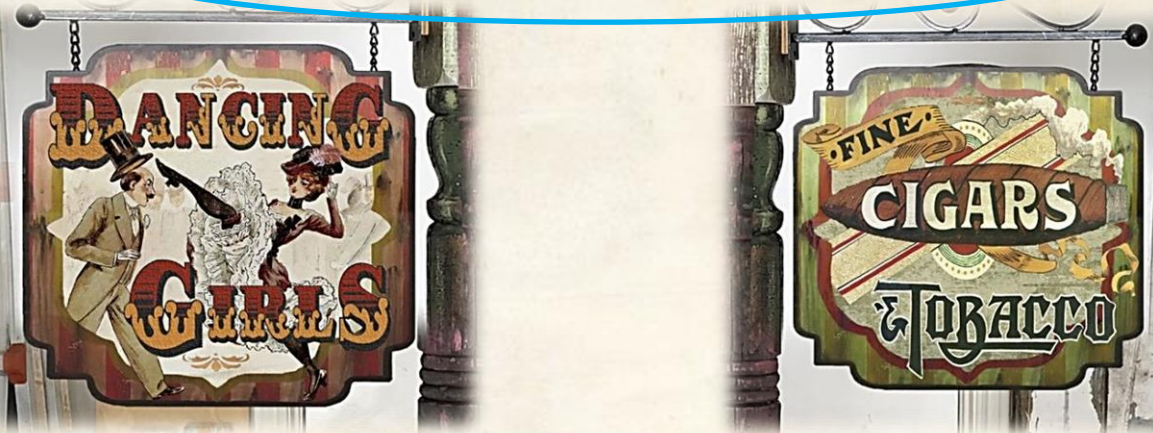

8' wide x 10' tall x 3' deep

Stagecoach Saloon

INDOOR USE ONLY

FREE

“Dancing Girls” & “Fine Cigars” Roadside Sign

Call (214) 514-7149 www.misspurdys.com

Complete Mobile Old Time Photos & Western Prop Rental... Serving the Entire USA!