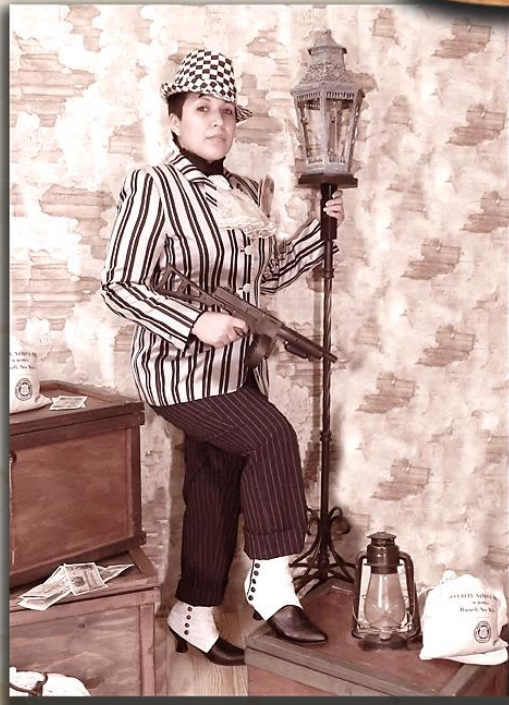

Call (214) 514-7149 www.misspurdys.com
Complete Mobile Old Time Photos & Western Prop Rental... Serving the Entire USA!