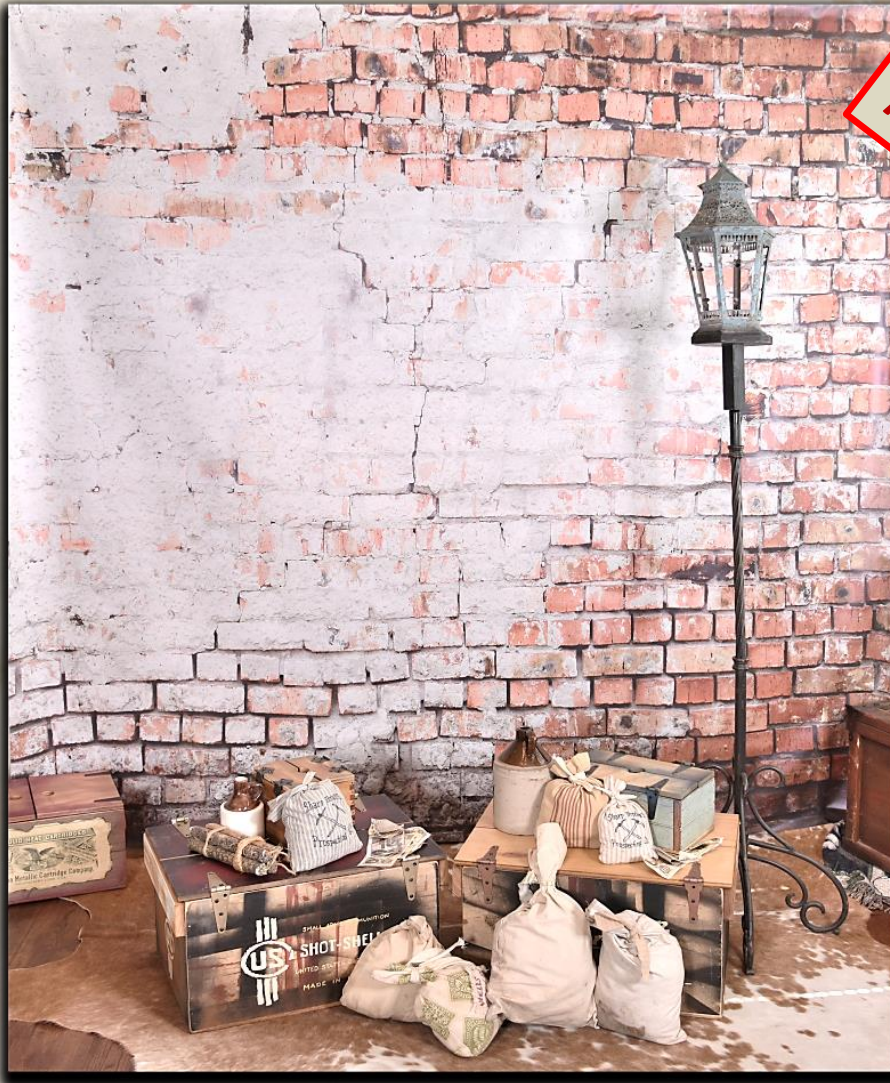

“Little Moonshine Alley”

Photo Backdrop with brick wall, ammo boxes, vintage street light, money bags, vintage money & décor (8'wide x 8' tall) - Suitable for small group shots only

INDOOR USE ONLY