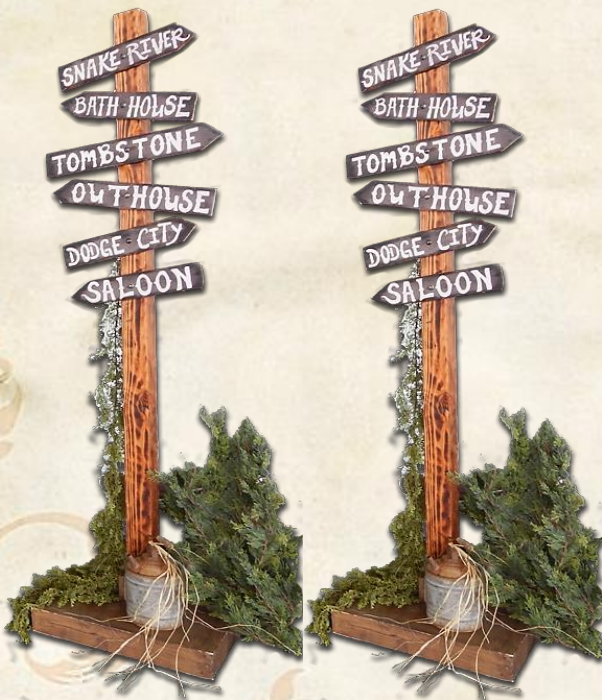

Each one is approx. 24" tall x 40" wide

Call (214) 514-7149  www.misspurdys.com
Complete Mobile Old Time Photos & Western Prop Rental... Serving the Entire USA!

"Tripod & Bean Pot"

(2) Tripods & (2) Bean Pots available

(5) benches available

4' wide x 4' tall

"James Gang Loot" motif with giant safe, money bags, dynamite boxes, clock bombs, & dynamite.

"Wild West Décor"
misc. western decorations

"Saddle Up, Cowboy"
Cowboy Saddles & Pack Saddles

Call (214) 514-7149 www.misspurdys.com
Complete Mobile Old Time Photos & Western Prop Rental... Serving the Entire USA!

“Washtub Willy’s Bathhouse”

Washtub Motif with Old Time Water Pump,
Washboards, & Washtubs