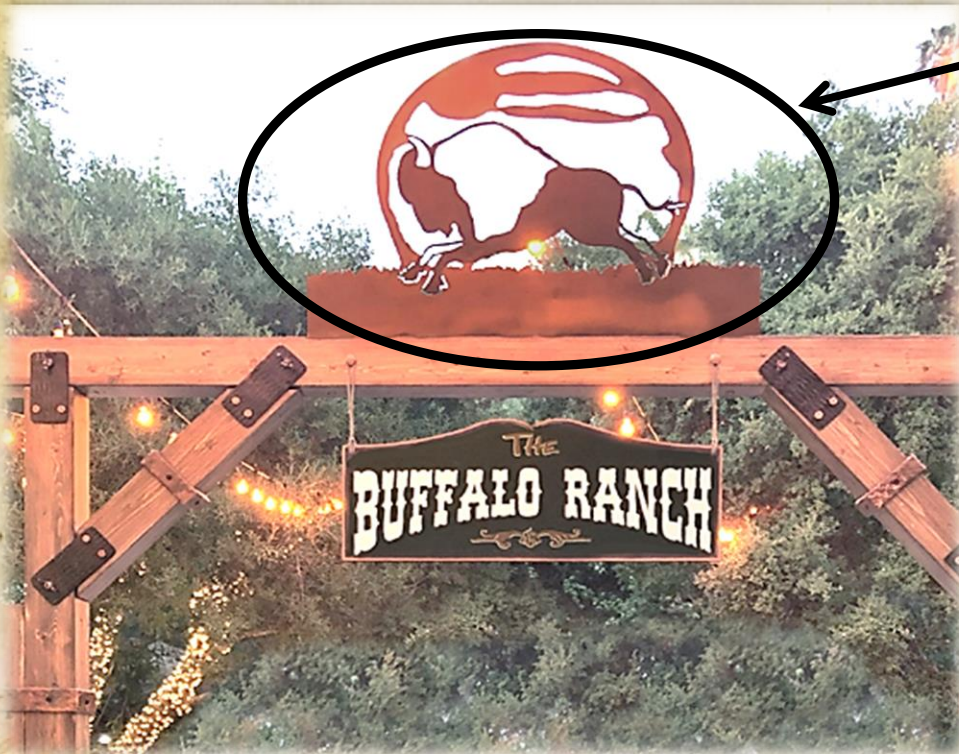

NOTE: Sign is painted on both sides so clients see their custom sign coming in, and going out!

10'

5' wide x 7' tall
Walk-Through Entrance

10'

Optional Plasma-Cut Sign:

Note: for an additional fee, you can replace the metal buffalo at the top of the ranch entrance with your custom logo and verbiage.

(Price ranges from \$399 to \$499 depending on how large and detailed your sign is)

Please email a high resolution png file of your logo.

Logo must be "silhouette" style as shown here.

A Proof will be provided before logo is plasma cut.

Size of metal logo will be approximately 2 feet tall.

Examples:

Coach measures approx.
12' long x 60" wide x 8' tall

"Texas Stagelines" Stagecoach

with luggage décor & operational coach lights that have a twinkling candle light inside. FREE custom sign on the stagecoach door **"Miss Purdy's Stagelines"** or your choice of verbiage and logo.