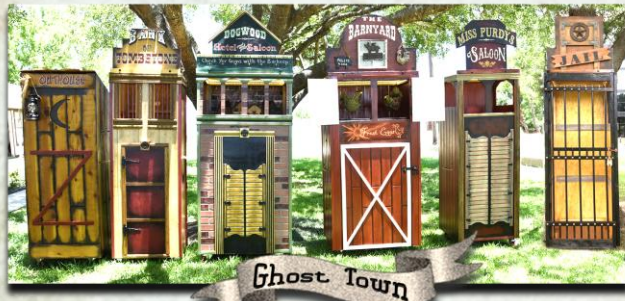

"Stagecoach Saloon"
 8' wide x 10' tall x 3' deep

"Texas Jailhouse"
 8' wide x 10' tall x 3' deep

"Old General Store"
 8' wide x 10' tall x 3' deep

"Ugly Earl's Barnyard"
 6' wide x 9' tall x 3' deep

"Ghost Town" Outbuildings
 Each building is approx. 36" wide x 7' tall x 3' deep

"Gangsters Only" Outbuildings
 Each building is approx. 36" wide x 7' tall x 3' deep

"Grandpa's Barn"
 Up to 16' wide x 7' tall x 3' deep

"Bugsy's Mug Shots"
 8' wide x 7' tall x 3' deep

"Purdy Clean Laundry"
 6' wide x 6' tall x 4' deep

"Momma's Kitchen"
 6' wide x 6' tall x 4' deep

"Texas StageLines" Stagecoach
12' long x 8' tall x 5' deep
(1) available

"Texas Or Bust" Covered Wagon
7' long x 7' tall x 45" deep
(1) available

"Bacon & Beans" Chuck Wagons
7' long x 7' tall x 45" deep
(2) available

"Bootleg Bandits" gangster car
Full-Sized Car
10' long x 6' tall x 6' deep
(1) available

"Chattanooga Choo-Choo"
Mini-Car
2' long x 2' tall
(1) available

"Bootlegger's Express"
Mini-Car
3' long x 2' tall
(1) available