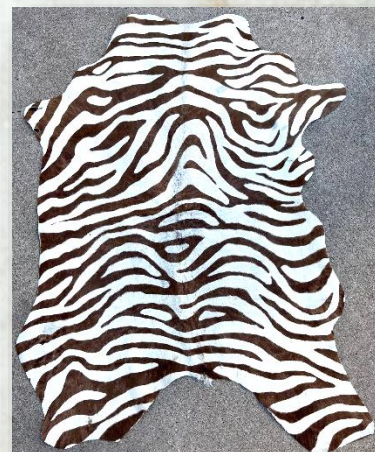

**#24 – 38" tall x 27" wide
Printed Cow Hide**