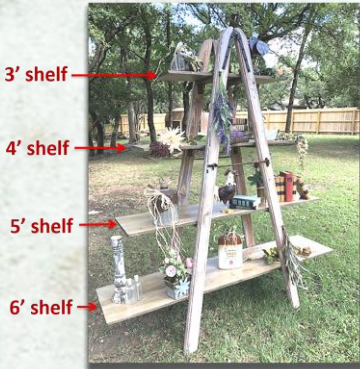

"Gypsy Peddler" Hand Cart
48" long x 42" tall x 24 deep
(1) available

"The Silver Ghost"
Mini-Car
3' long x 2' tall
(1) available

"The Flying Eagle"
Mini-Car
3' long x 2' tall
(1) available

"Buffalo Ranch" entrance
10' wide x 10' tall x 3' deep

Indoor Use Only!

"Watch Yer Head" saloon entrance
7 1/2' wide x 7 1/2' tall x 3' deep

"Oktoberfest Biergarten" entrance
10' wide x 8.5' tall x 3' deep

Indoor Use Only!

"Tumbleweed Tavern" saloon entrance
7 1/2' wide x 7 1/2' tall x 3' deep

"Bonnie & Clyde Hideout" entrance
10' wide x 10' tall x 3' deep

Indoor Use Only!

"Sweeney's Speakeasy" entrance
7 1/2' wide x 7 1/2' tall x 3' deep

"Vintage Ladders"

6' tall x 6' wide x 2' deep
(4 available)