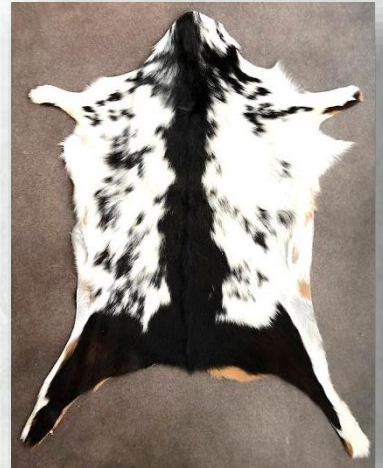

Miss Purdy's Hide Collection

#1 – 40" tall x 32" wide
Calf Hide

#2 – 44" tall x 36" wide
Calf Hide

#3 – 36" tall x 30" wide
Calf Hide

#4 – 46" tall x 38" wide
Calf Hide

#5 – 36" tall x 34" wide
Calf Hide

#6 – 42" tall x 36" wide
Calf Hide

#7 – 38" tall x 36" wide
Calf Hide

#8 – 36" tall x 26" wide
Calf Hide

#9 – 50" tall x 40" wide
Alaskan Reindeer Hide

Miss Purdy's Hide Collection

#10 – 44" tall x 36" wide
Goat Hide

#11 – 43" tall x 40" wide
Goat Hide

#12 – 40" tall x 28" wide
Goat Hide

#13 – 50" tall x 34" wide
Deer Hide

#14 – 48" tall x 36" wide
Calf Hide

#15 – 36" tall x 32" wide
Calf Hide

#18 – 78" tall (including tail) x 56" wide –
Wildebeest Hide

#26 – 50" tall x 50" wide
White-Tailed Deer Hide

Miss Purdy's Hide Collection

#16 – 84" tall x 80" wide
Large Cow Hide

#17 – 96" tall x 80" wide
Large Cow Hide

#25 – 85" tall x 78" wide
Large Cow Hide

#19 – 38" tall x 27" wide
Calf Hide