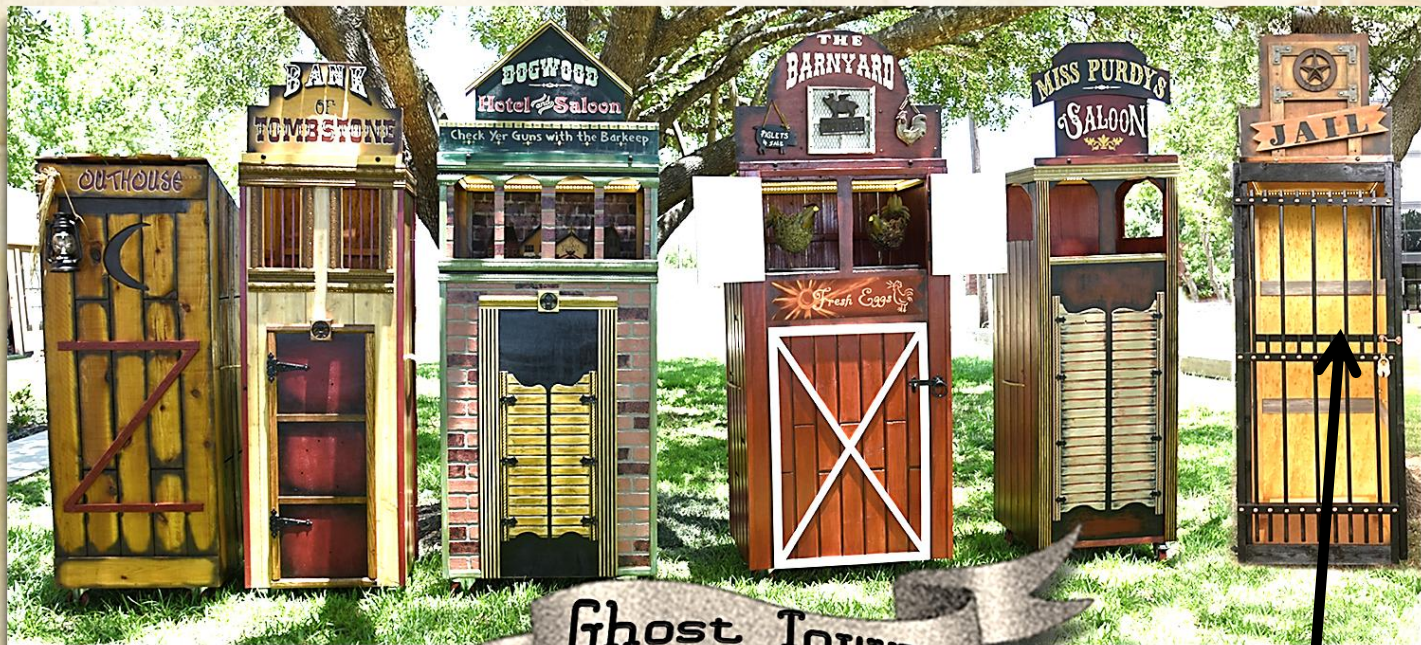

Ghost Town

"Ghost Town"

Backdrops stand 7' tall x 3' wide. Attach buildings together to form a "town" motif or place them in separate areas of your event space. Each building has operational lighting inside for a nice "glow" for nighttime events!

Texas Jail House has an operational door so guests can get inside for "selfies"!