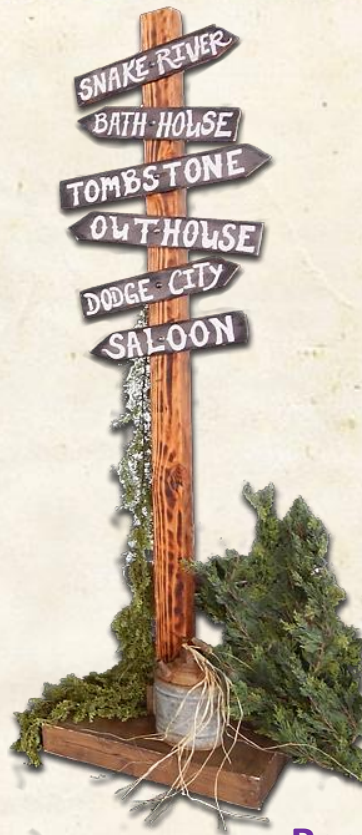

Available with your custom verbiage

6' tall

6' tall

4' tall

"Come On In!"

6-foot tall Easel with your
FREE Custom Signage.

7' tall

Roadside Signs

With directional vintage wood signs.

"Whiskey of the Day"

6-foot Double-Sided Sandwich Boards.

"Outhouse in Need!"

Arrows are built on a swivel so they can
point in either direction.

INDOOR USE ONLY

"Soup of the Day" 6-foot tall Lighted Marquee Signs are available with custom signs or use our stock signs shown here.