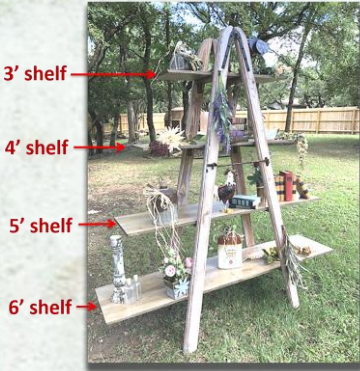

"The Flying Eagle" Mini-Car
3' long x 2' tall

"Buffalo Ranch" entrance
10' wide x 10' tall x 3' deep

Indoor Use Only!

"Watch Yer Head" saloon entrance
7 1/2' wide x 7 1/2' tall x 3' deep

Indoor Use Only!

"Tumbleweed Tavern" saloon entrance
7 1/2' wide x 7 1/2' tall x 3' deep

"Sweeney's Speakeasy" entrance
7 1/2' wide x 7 1/2' tall x 3' deep

"Bonnie & Clyde Hideout" entrance
10' wide x 10' tall x 3' deep

Measurement Sheets

PROPS & MOTIFS

MISS PURDY'S
 OLD TIME PHOTOS
 & WESTERN PROP RENTAL
 214-514-7149

"Vintage Ladders"
 6' wide x 6' tall x 2' deep

"Washtub Willy's Bathhouse"
 5' wide x 3' tall x 3' deep

"James Gang Loot"
 5' wide x 5' tall x 3' deep

"Rattlesnake Saloon"
 4' wide x 7' tall x 2' deep

"Don't Fence Me In" Z fence
 5' long x 36" tall
 (4) available

"Don't Fence Me In" Split-Rail fence
 5' long x 36" tall
 (4) available

"Old Time Stanchions"
 8' long x 36" tall x 1' deep
 (2) Sets available

"Whiskey Barrels"
 2' wide x 3' tall
 (4) available

"Baby Whiskey Barrels"
 17" tall
 (2) available