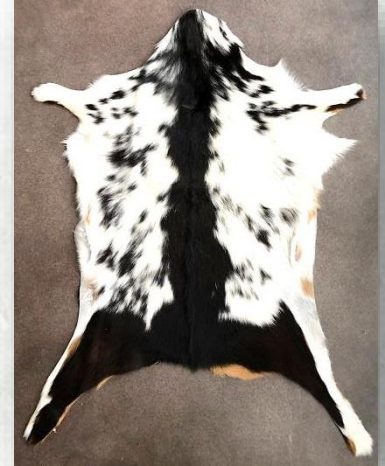

"WANTED" Female Bandit
 19" tall x 15" wide

"Bucket List" signs
 5' tall x 2' wide x 2' deep
 (5 available)

**#1 – 40" tall x 32" wide
Calf Hide**

**#2 – 44" tall x 36" wide
Calf Hide**

**#3 – 36" tall x 30" wide
Calf Hide**

**#4 – 46" tall x 38" wide
Calf Hide**

**#5 – 36" tall x 34" wide
Calf Hide**

**#6 – 42" tall x 36" wide
Calf Hide**

**#7 – 38" tall x 36" wide
Calf Hide**

**#8 – 36" tall x 26" wide
Calf Hide**

**#9 – 50" tall x 40" wide
Alaskan Reindeer Hide**

HIDES

#10 – 44" tall x 36" wide
Goat Hide

#11 – 43" tall x 40" wide
Calf Hide

#12 – 40" tall x 28" wide
Goat Hide

#13 – 50" tall x 34" wide
Deer Hide

#14 – 48" tall x 36" wide
Calf Hide

#15 – 36" tall x 32" wide
Calf Hide